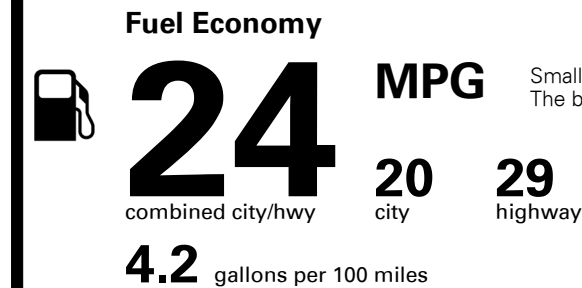

Inland Freight & Handling : \$1,600.00
Total Price : \$49,895.00

Proudly Supporting Hyundai Hope On Wheels and the Fight Against Pediatric Cancer Since 1998

Fuel Economy and Environment

Gasoline Vehicle

Small SUVs range from 14 to 125 MPG. The best vehicle rates 146 MPGe.

You spend \$1,750 more in fuel costs over 5 years compared to the average new vehicle.

Annual fuel cost \$2,050

Fuel Economy & Greenhouse Gas Rating (tailpipe only)

Smog Rating (tailpipe only)

This vehicle emits 374 grams CO₂ per mile. The best emits 0 grams per mile (tailpipe only). Producing and distributing fuel also create emissions; learn more at fueleconomy.gov.